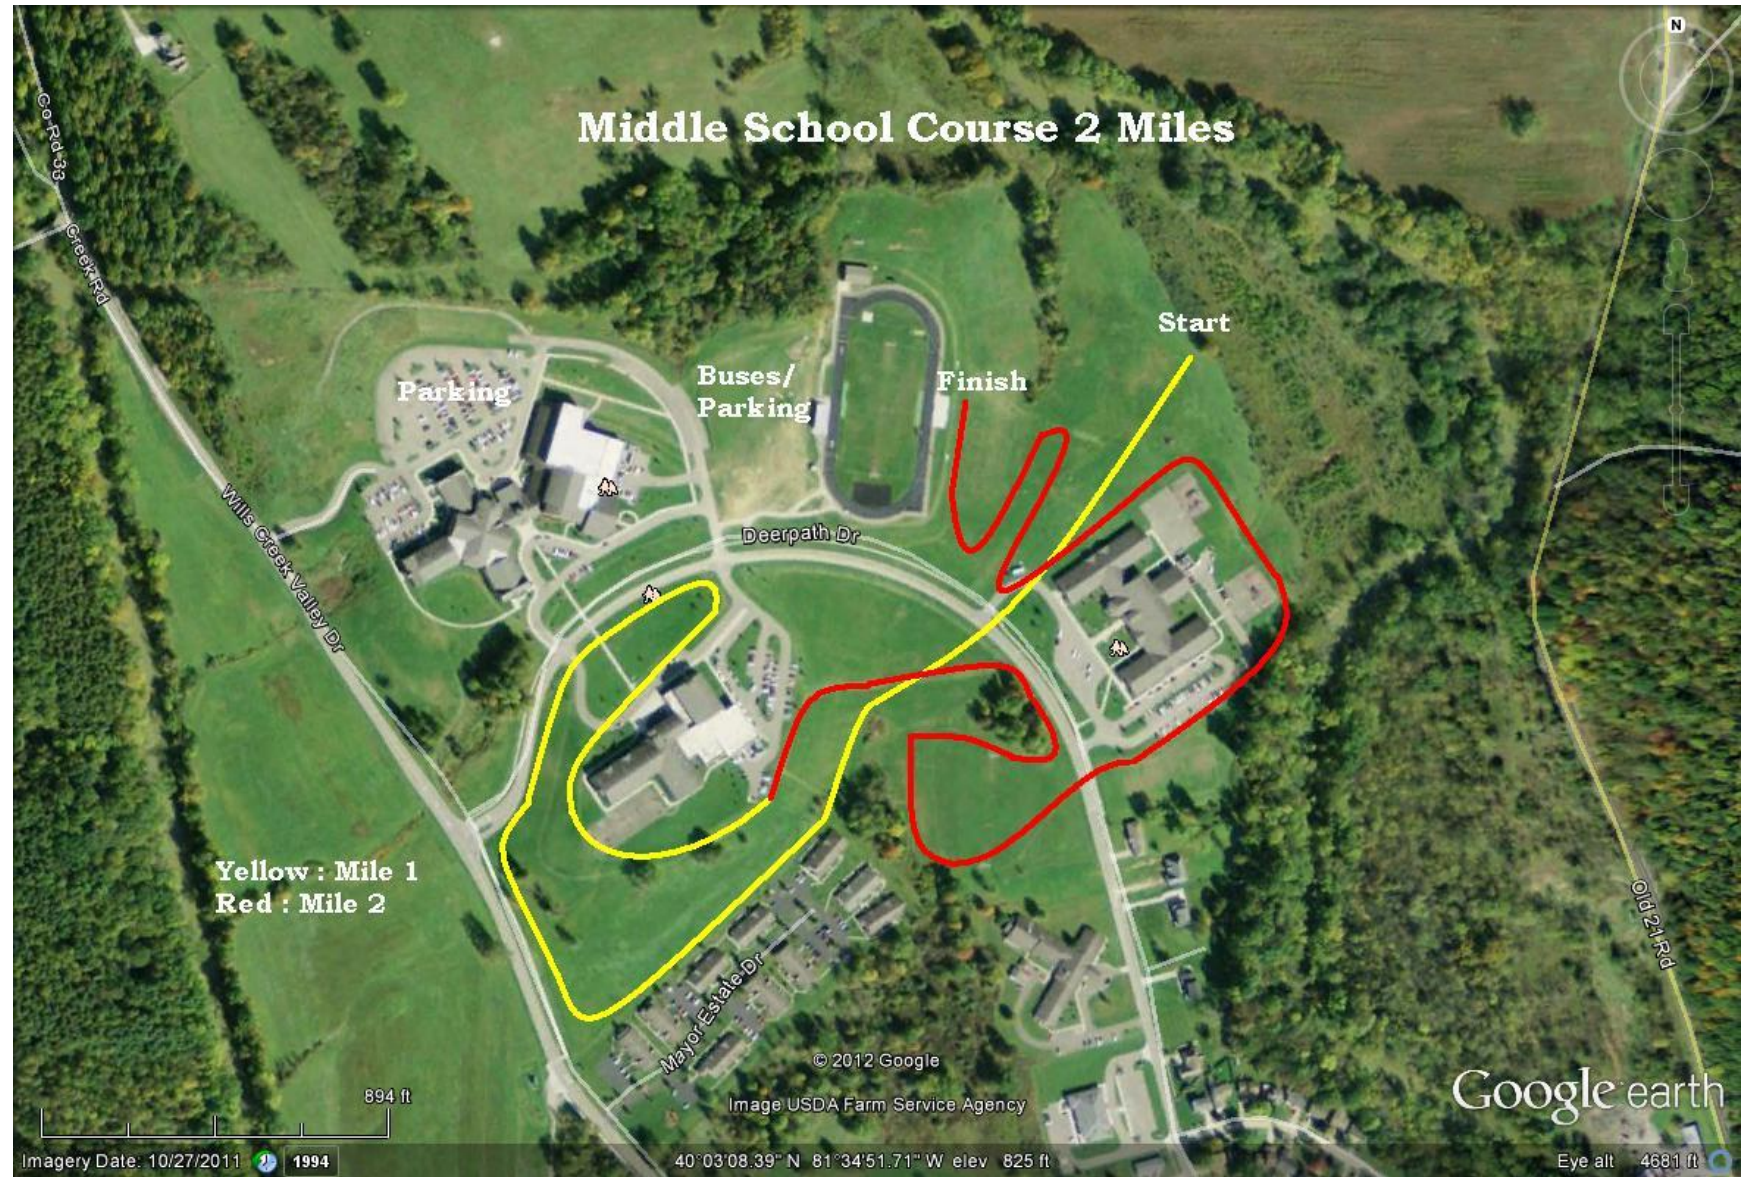

Middle School Course 2 Miles

Parking

Buses/
Parking

Finish

Start

Deerpath Dr

Yellow : Mile 1
Red : Mile 2

894 ft

© 2012 Google

Image USDA Farm Service Agency

Google earth

Imagery Date: 10/27/2011 1994

40°03'08.39" N 81°34'51.71" W elev 825 ft

Eye alt 4681 ft